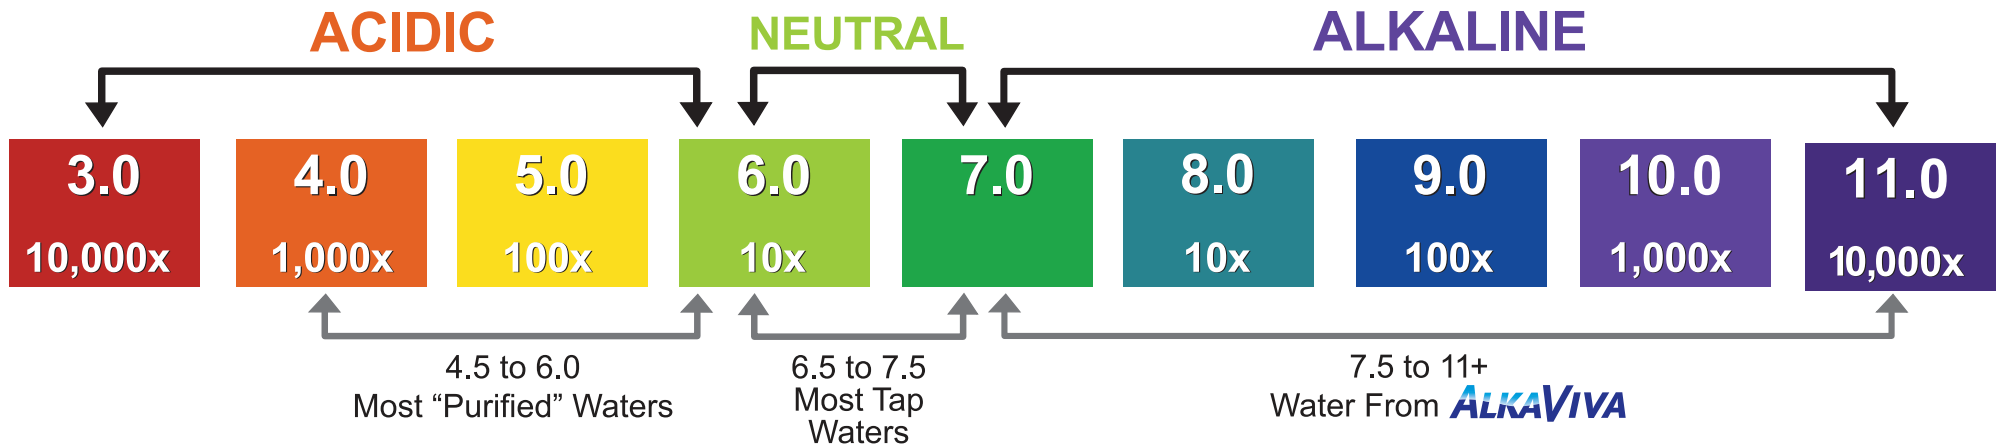

pH Chart

The pH Scale is Logarithmic. For example, a soda at pH 3 is 1,000,000 times more acidic than pH 9 water from an **ALKAVIVA** ionizer!

Take Back Your Tap! 
ALKAVIVA