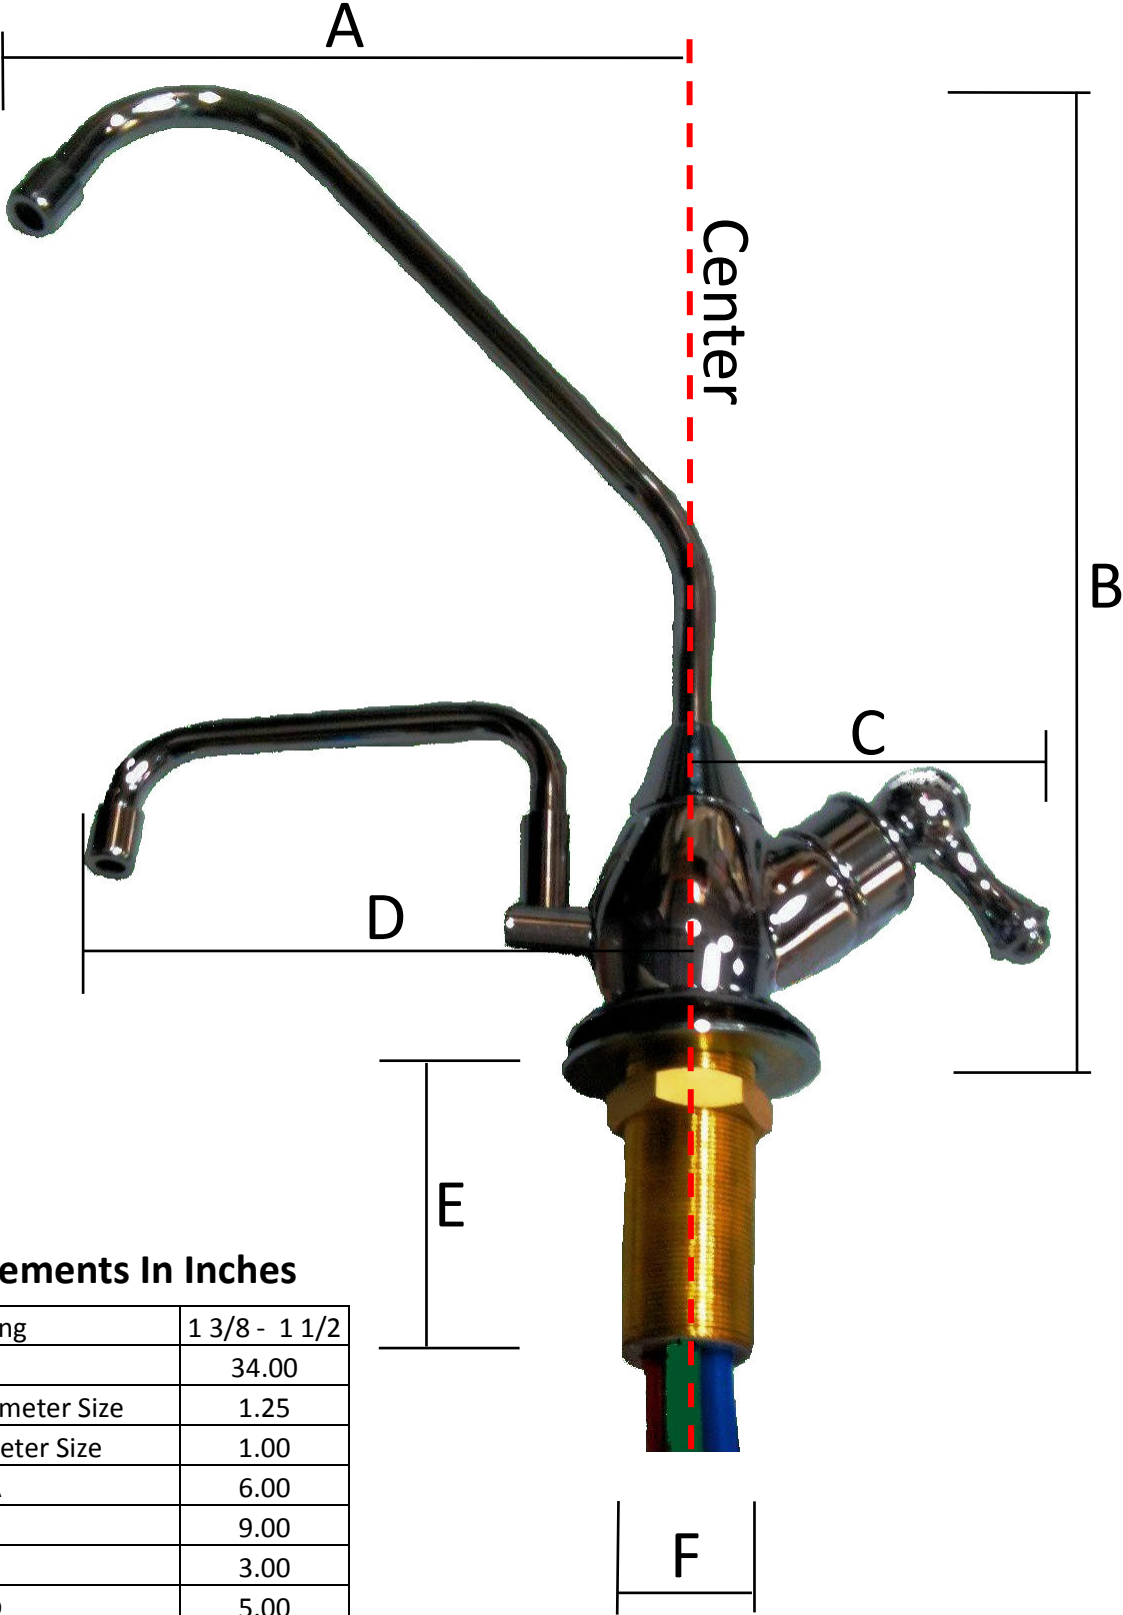

Double Spouted Faucet

For Melody & Athena

Item# 6000201, 6000211

Measurements In Inches

Size Bit for Drilling	1 3/8 - 1 1/2
Hose Length	34.00
Nut Outside Diameter Size	1.25
Nut Inside Diameter Size	1.00
Measurement A	6.00
Measurement B	9.00
Measurement C	3.00
Measurement D	5.00
Measurement E	2.50
Measurement F	1.00